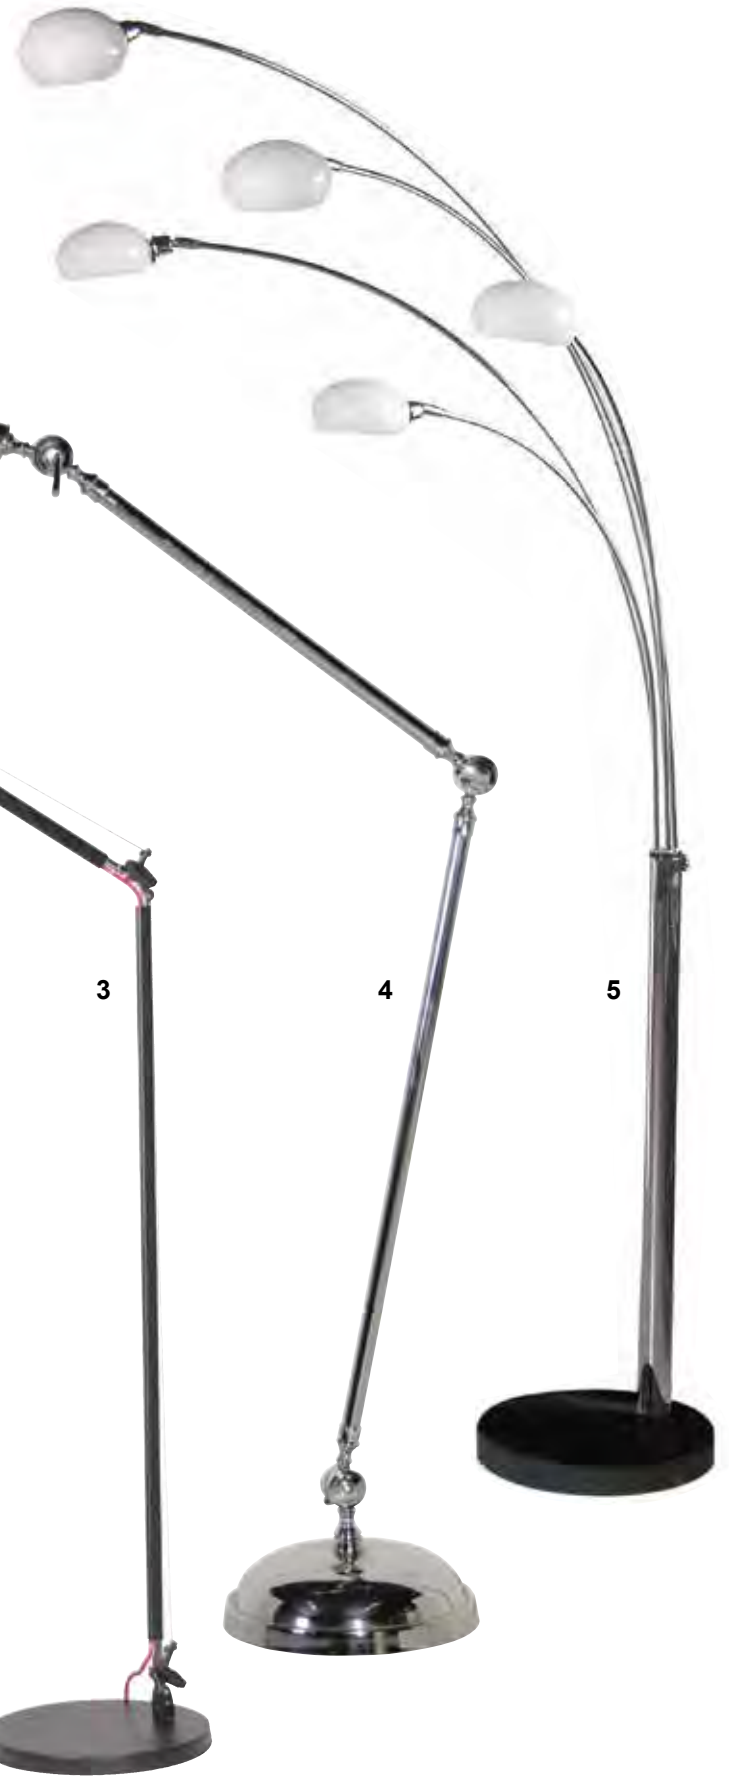

1

2

1 TG042
Shiny Chrome Floor Lamp
H:1630mm. (Shade Dia:220mm.)

2 TG043
Shiny Copper Floor Lamp
H:1630mm. (Shade Dia:220mm.)

3

3 LHS059
Black/Chrome Angled Floor Lamp
H:1800 W:920mm. (Shade Dia:315mm.)

4

4 KNG038
Large Nickel Angled Floor Lamp
H:2150 W:940mm. (Shade Dia:300mm.)