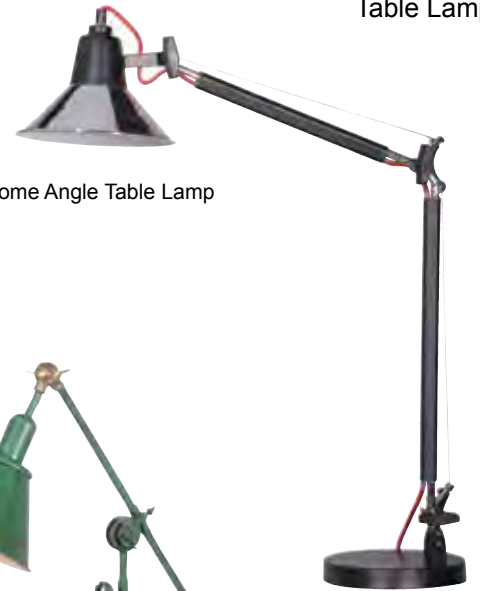

KNG261
Adjustable Arm Desk Lamp
H:940mm.

KNG075
Dark Brass Angled Lamp
H:850mm.

Table Lamps

LCK432
Antiqued Metal Desk Lamp
H:650mm.

MTL009
'Antique Silver' Adjustable Desk Lamp
H:660mm.

KEN043
Aluminium Table Lamp
H:900mm.

MTL018
'Antiqued Silver' Tripod Table Lamp
H:800mm.

1 KNG090
Small Nickel Spring Desk Lamp
H:450mm.

2 KNG183
Industrial Desk Lamp
H:470mm.

MES057
Antiqued Adjustable Desk Lamp
H:690mm.

PGN040
Black Nickel Study Lamp
H:700mm.

PGN028
Nickel Angled Desk Lamp
H:700mm.

KNG008
Chrome Angled Library Lamp
H:800mm.

MES117
Shiny Copper Angle Lamp
H:680mm.

LHS058
Copper Angled Table Lamp
H:800mm.

LHS010
Red Adjustable Desk Lamp
H:900mm.

NAC015
Green Vintage Industrial Lamp
H:950mm.

LHS060
Black/Chrome Angle Table Lamp
H:950mm.

FIS006
Marble Base Desk Lamp
with Brass Shade
H:800mm.

FIS007
Marble Base Desk Lamp
with White Shade
H:800mm.

MES047
Nickel/Cream Desk Lamp
H:650mm.