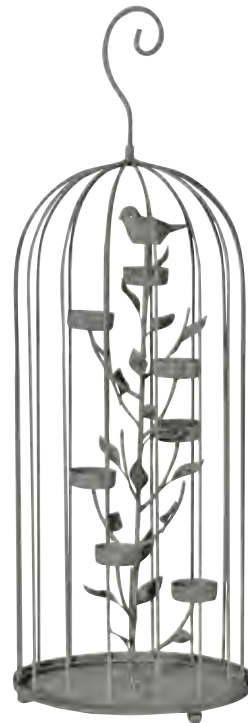

DSL032
Mini Birdcage T-light Holder
H:170mm. (Sold in 12's)

CXE017
Birdcage T-light Holder
H:350mm.

CXE016
Birds on Branch T-lights Holder
W:440mm.

CXE018
Tall Birdcage T-lights Holder
H:630mm.

LCK506
T-lights Lantern Holder
H:650mm.