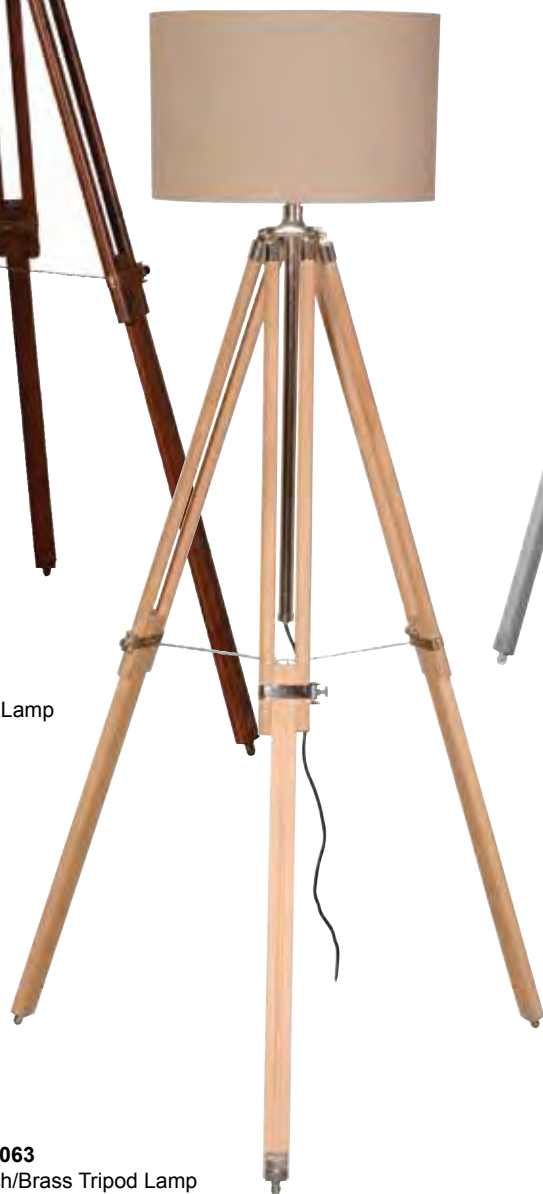

XJW017
 Grey Turned Standard Lamp Base only
 H:1720mm. (Shade Dia:495mm.)
 (Recommended shade as photographed - GPL082)

XJW061
 Standard Lamp with Shelf & Shade
 H:1710 Dia:360mm. (Shade Dia:500mm.)

XJW073
 White-wash Wooden Lamp
 with Cream Shade
 H:1630mm. (Shade Dia:430mm.)

LHS042
Wooden Tripod Floor Lamp
H:1500 W:690 D:690mm.
(Shade Dia:500mm.)

GPL243
Wooden Tripod Lamp with Ivory Shade
H:1710 - 1400 W:730 D:730mm.
(Shade Dia:500mm.)

TG024
White/Chrome
Tripod Floor Lamp
H:1300 W:540 D:540mm.
(Shade Dia:440mm.)

THS006
Large White/Chrome
Tripod Floor Lamp
H:1430 W:620 D:620mm.
(Shade Dia:460mm.)

KNG062
Dark Wood/Brass Tripod Lamp
H:1570 W:620 D:620mm.
(Shade Dia:445mm.)

KNG063
Beech/Brass Tripod Lamp
H:1570 W:620 D:620mm.
(Shade Dia:445mm.)