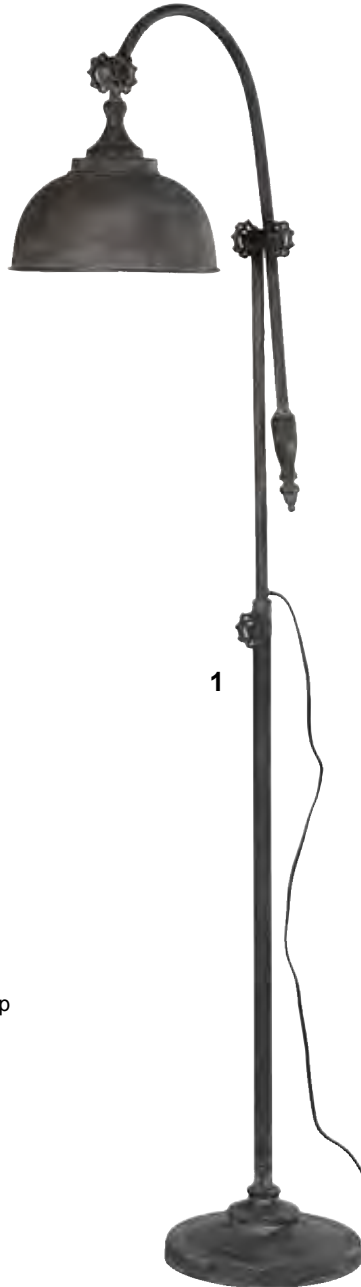

1

2

3

- **1 EGN039**
  Arch Floor Lamp
  H:1760 W:750mm.
  (Shade Dia:260mm.)
- **2 MTL028**
  Wood/Metal Floor Lamp
  H:1660 W:820mm.
  (Shade Dia:200mm.)
- **3 MTL030**
  Victorian Style Floor Lamp
  (Indoor use only)
  H:1350 W:190 D:190mm.