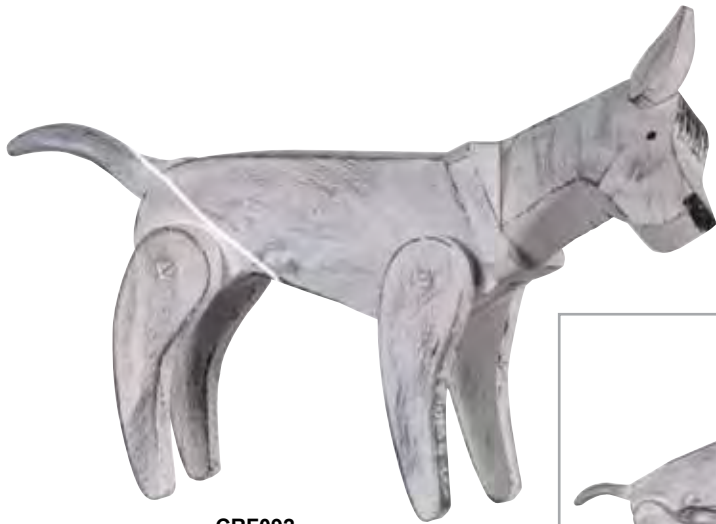

HKA001
Pair of Grouse
H:345mm.