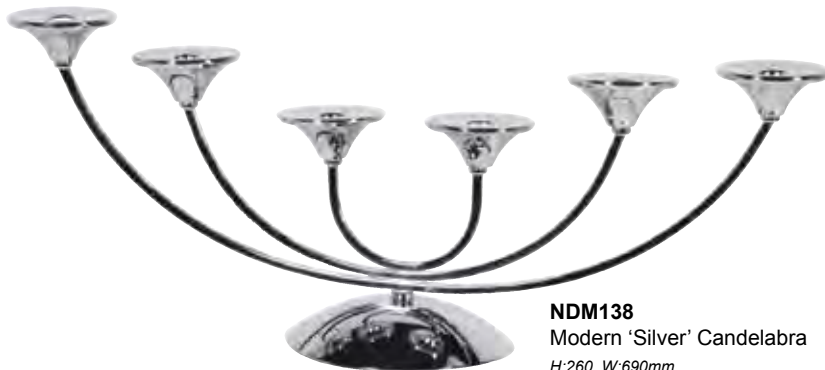

NDM138
Modern 'Silver' Candelabra
H:260 W:690mm.