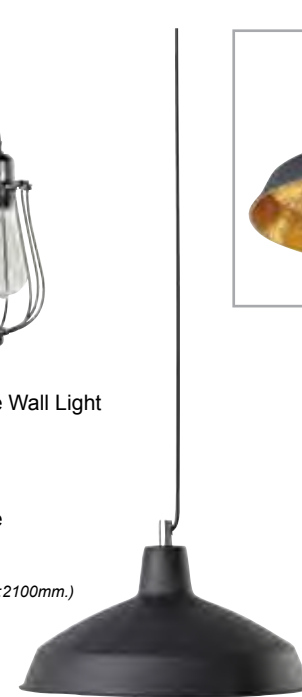

2 SUA046
Black/Wire Cage Ceiling Light
H:230mm.
(Approx height w/wire:2100mm.)

TG039
Black/Gold Hanging Pendant
Dia:390mm.
(Approx height w/wire:1350mm.)