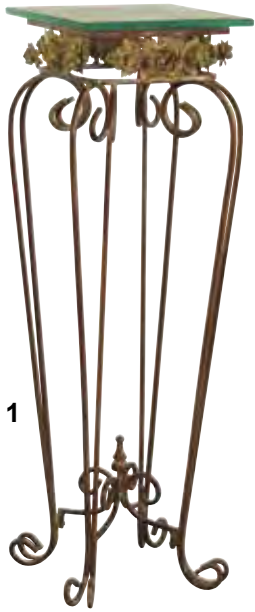

1

2

- 1 **STN111**
  Glass Topped Plant Stand
  H:800mm.
- 2 **MXT001**
  Nickel Corinthian Column
  H:920mm.