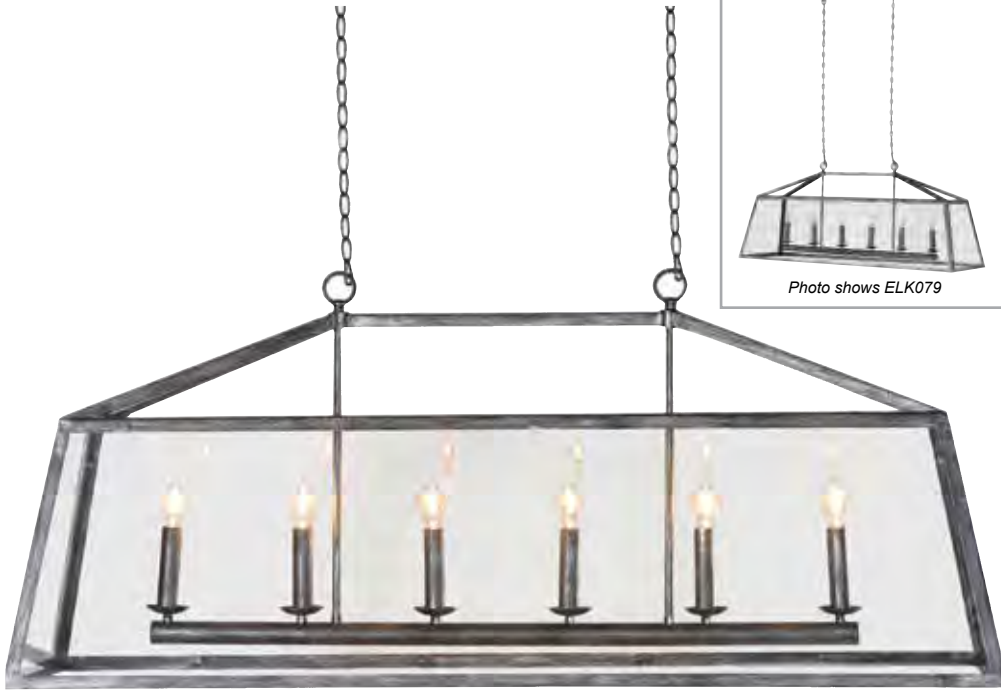

Chandeliers & Ceiling Lamps

Photo shows ELK079

ELK079
6 Light Glass Pendant
H:510 W:1370 D:510mm.
(Approx height w/chain:1560mm.)

SUA040
Large Glass/Metal Ceiling Light
H:1040 W:1000 D:300mm.
(Approx height w/chain:1040mm.)