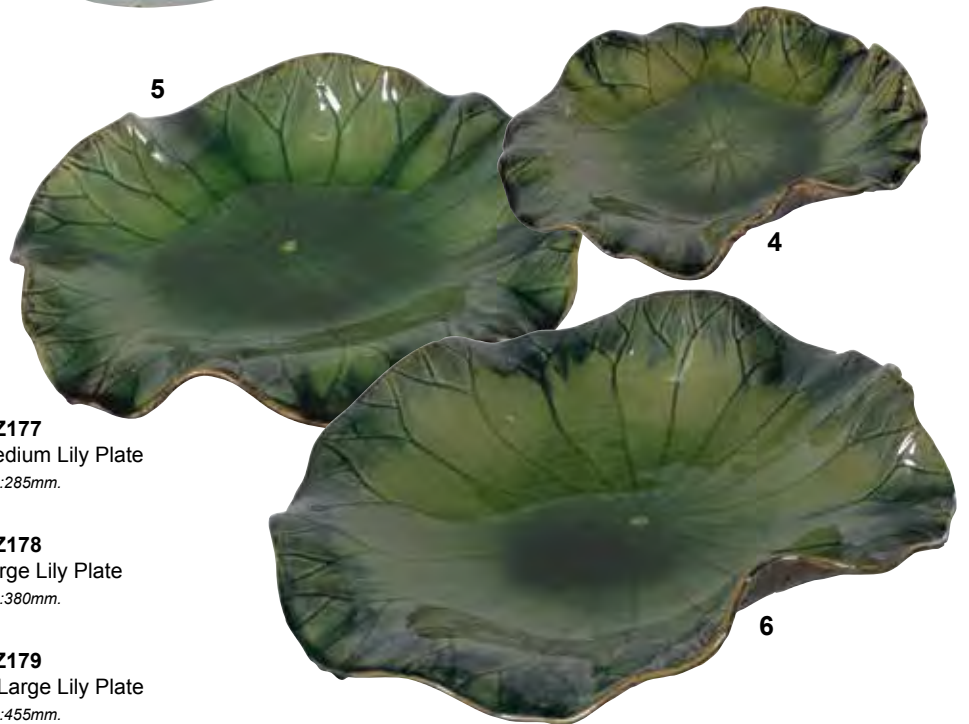

4 MZ177
Medium Lily Plate
Dia:285mm.

5 MZ178
Large Lily Plate
Dia:380mm.

6 MZ179
X-Large Lily Plate
Dia:455mm.

1

2

1 HSH083
Large Grey Shaped Vase
H:230mm. (Sold in 2's)

2 HSH082
Small Grey Shaped Vase
H:180mm. (Sold in 2's)