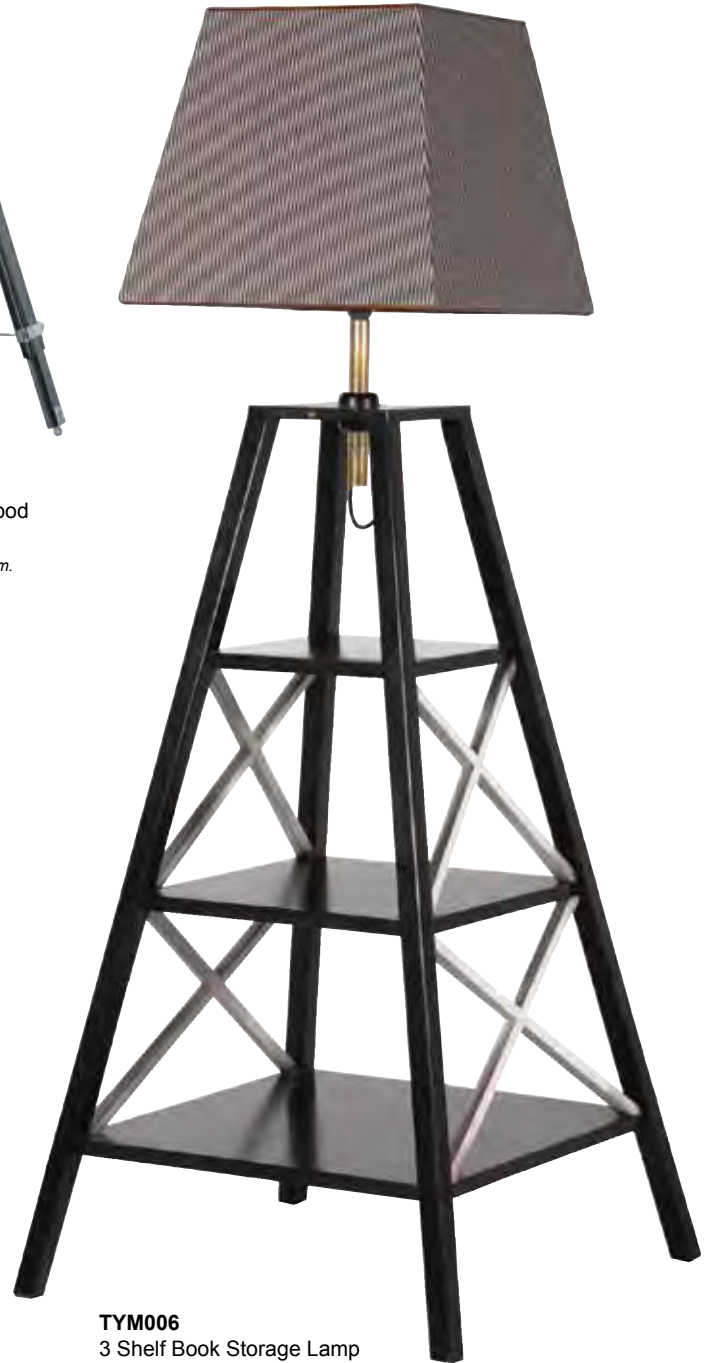

TYM006
3 Shelf Book Storage Lamp
H:1800 W:730 D:730mm.