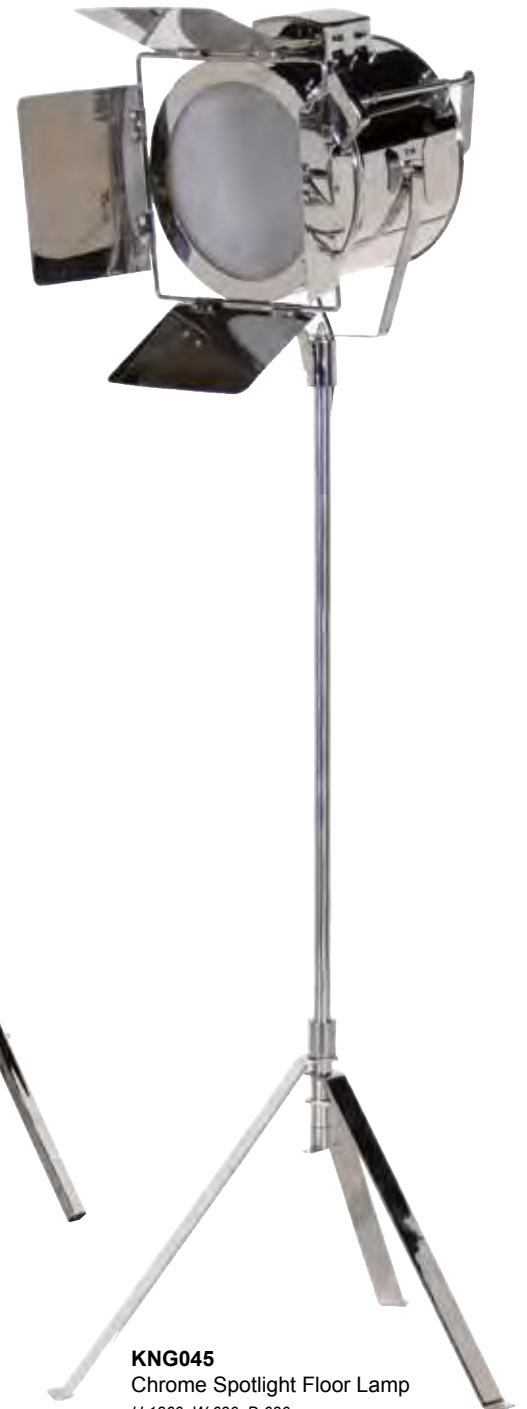

KNG229
Large Bronze Spotlight on Stand
H:1800 W:950 D:950mm.

Photo shows KNG248

KNG248
Jumbo Spotlight on Wooden Stand
H:2120 W:1250 D:1250mm.

TJS076
Steel Tripod Spotlight
H:2300 W:1350 D:1350mm.

MES110
Studio Lamp on Wheels
H:1700 W:400 D:400mm.

KNG137
Large Aluminium
Spotlight with Tripod
H:2100 W:980 D:980mm.

KING264
Nickel Spotlight on Stand
H:2100 W:1150 D:1150mm.

Photo shows KING264

KING071
Large Chrome Spotlight
on Stand
H:2030 W:540 D:540mm.

KING045
Chrome Spotlight Floor Lamp
H:1860 W:630 D:630mm.

KNG029
Chrome Tripod Spotlight
H:1760 W:940 D:940mm.

LHS041
Chrome/Wood Floor Lamp
H:1700 W:780 D:780mm.

THS001
Box Spotlight Style Floor Lamp
H:1380 W:630 D:630mm.