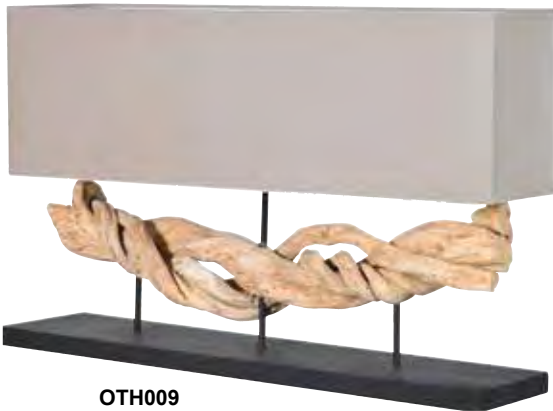

XJW044
Wide Carved Lamp
H:450 W:980 D:200mm.

OTH014
Driftwood Modern Table Lamp
H:580 W:1150mm.

OTH009
Wide Driftwood Table Lamp
H:520 W:800mm.

OTH004
Table Lamp with Thick Wood Base
H:620 W:800mm.

OTH007
Table Lamp with Horizontal Wood Base
H:530 W:800mm.