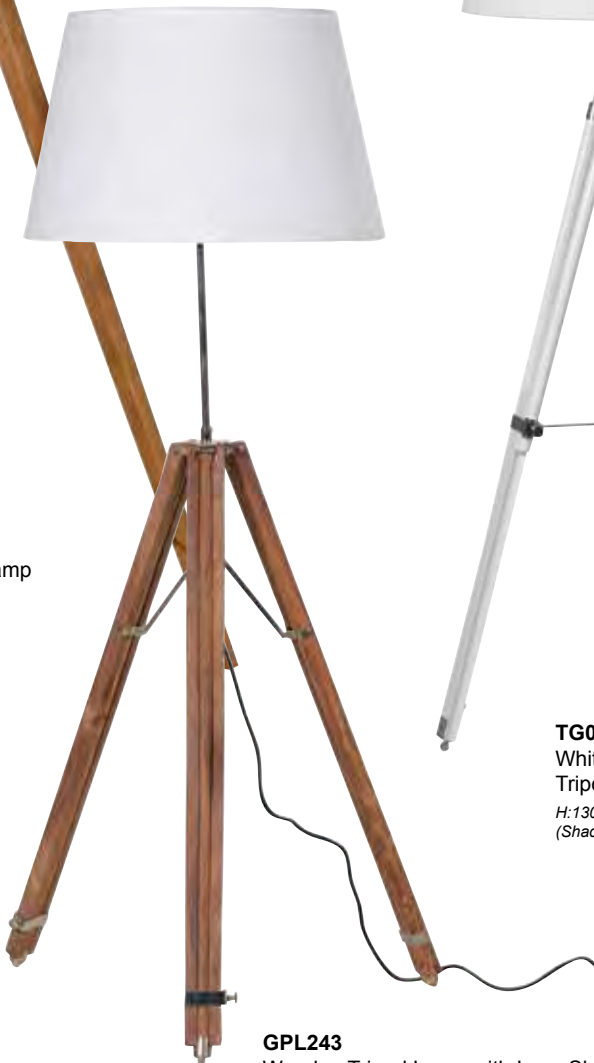

ELK006
White Gloss Block Floor Lamp
H:1600mm. (Shade Dia:350mm.)

GPL225
Brass Finish Floor Lamp with Shade
H:1450mm. (Shade Dia:300mm.)

GPL121
Antiqued Metal Floor Lamp
H:1520mm. (Shade Dia:400mm.)

WAF018
 Large Wood Column Lamp with Shade
 H:1880 W:400 D:400mm.
 (Shade Dia:710mm.)

XJW017
 Grey Turned Standard Lamp Base only
 H:1720mm. (Shade Dia:495mm.)
 (Recommended shade as photographed - GPL082)

XJW061
 Standard Lamp with Shelf & Shade
 H:1710 Dia:360mm. (Shade Dia:500mm.)

XJW073
 White-wash Wooden Lamp
 with Cream Shade
 H:1630mm. (Shade Dia:430mm.)

LHS042
Wooden Tripod Floor Lamp
H:1500 W:690 D:690mm.
(Shade Dia:500mm.)

GPL243
Wooden Tripod Lamp with Ivory Shade
H:1710 - 1400 W:730 D:730mm.
(Shade Dia:500mm.)

TG024
White/Chrome
Tripod Floor Lamp
H:1300 W:540 D:540mm.
(Shade Dia:440mm.)