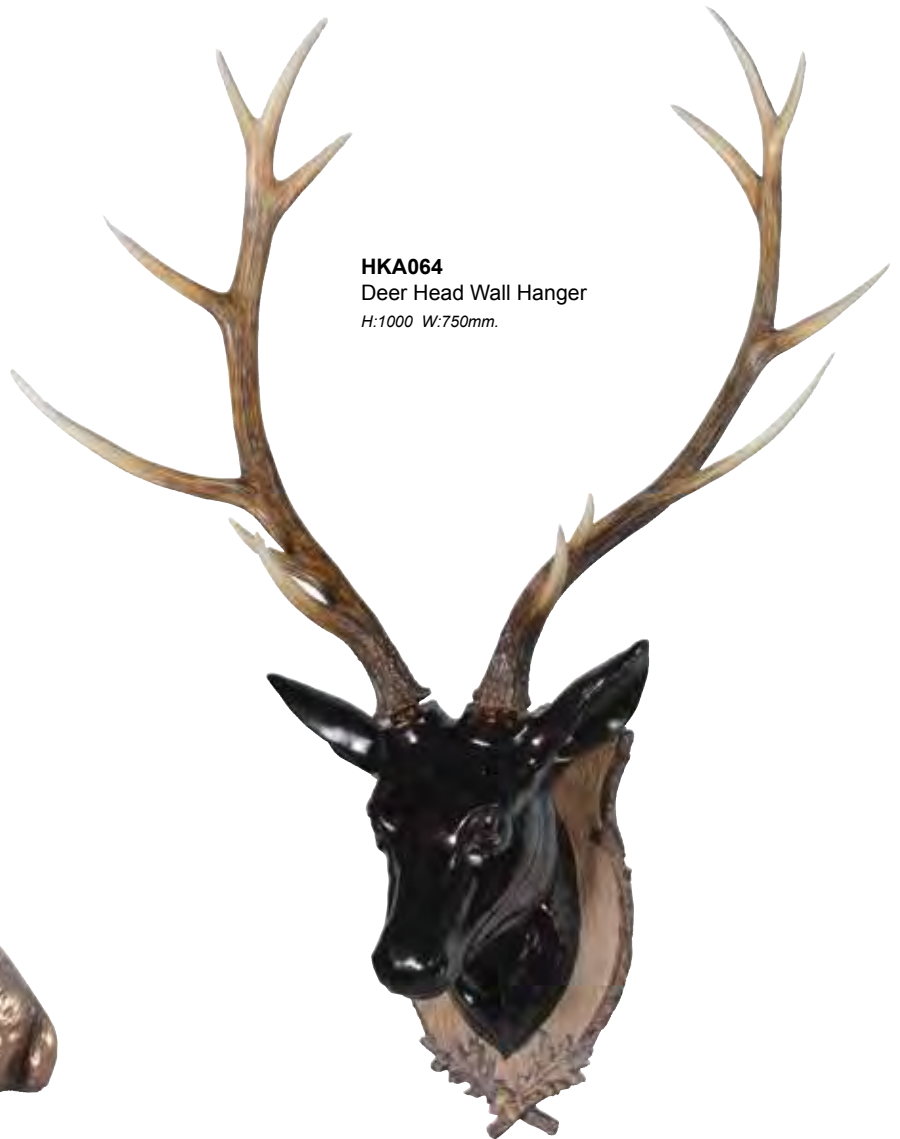

HKA064
Deer Head Wall Hanger
H:1000 W:750mm.