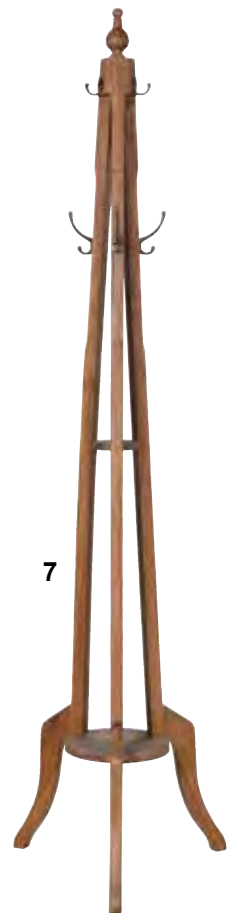

1

2

3

4

5

6

7

8

9

10

1 STN390
Grey Coat Stand with
Ceramic Ends
H:1860 W:490 D:490mm.

2 SAT015
White Metal Coat Stand
H:1850 W:480 D:480mm.
(Sold in 2's)

3 KNG260
Satin Grey Steel
Coat Stand
H:1700 Dia:350mm.

4 SKE178
Brass Finish Coat Stand
H:1830 W:520 D:520mm.

5 HYK034
Wall Mount Coat Stand
H:1975 W:480 D:260mm.

6 STN868
Metal Coat/Umbrella Stand
H:1970 W:500 D:500mm.

7 YUY067
Recycled Elm Coat Stand
H:2000mm.

8 MI326WP
Bentwood Hat Stand White
H:1940mm.

9 MI326B
Bentwood Hat Stand Black
H:1940mm.

10 MI326H
Bentwood Hat Stand Honey
H:1940mm.