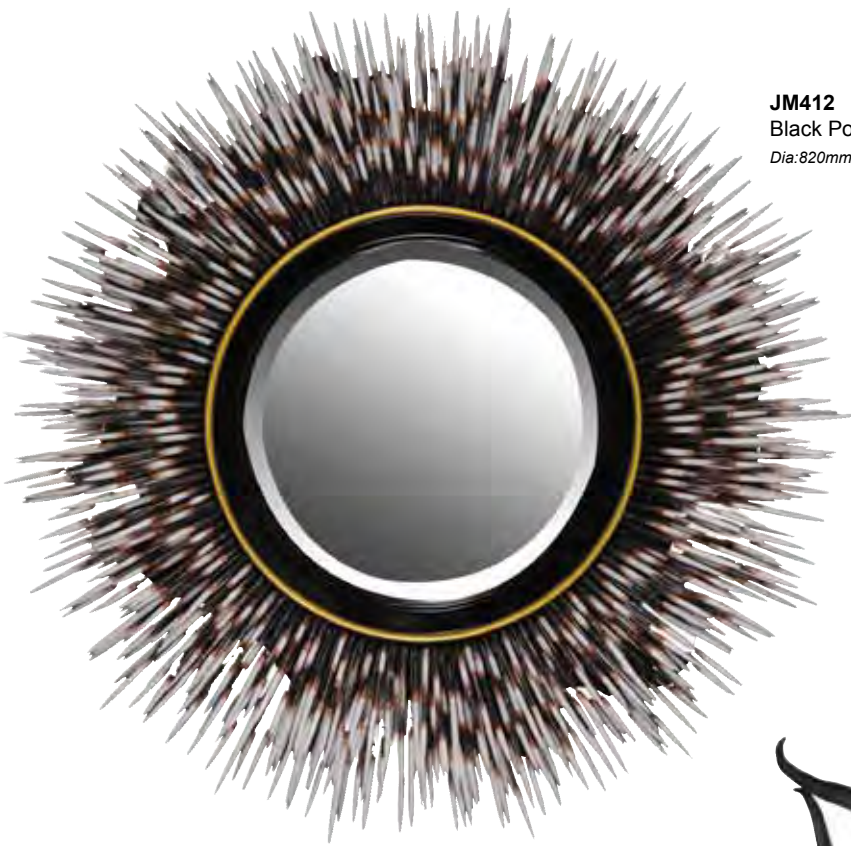

2 KOW095
Large Jewelled Candle
Plate/Wall Mirror
Dia:250mm. (Sold in 3's)

4 KOW093
Small Jewelled Candle
Plate/Wall Mirror
Dia:130mm. (Sold in 6's)

JM412
Black Porcupine Mirror
Dia: 820mm.