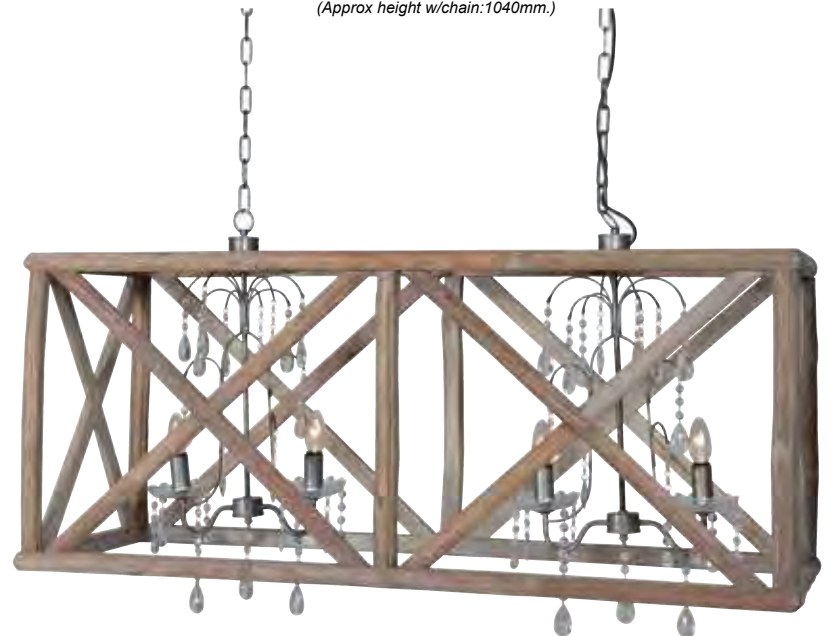

LCK470
Twin Chandeliers in Wooden Frame
H:500 W:1220 D:410mm.
(Approx height w/chain:1500mm.)