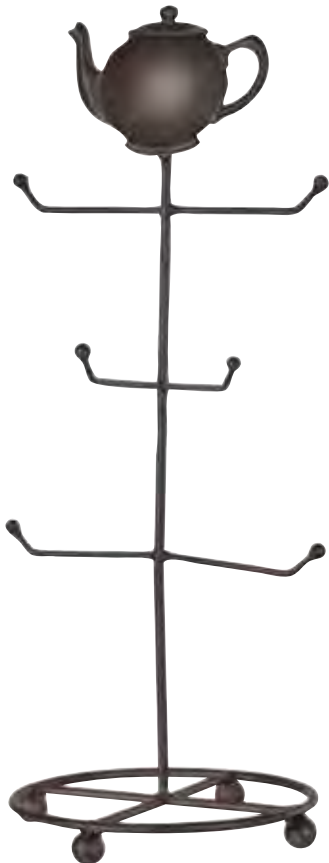

FA254
Teapot Mug Tree
H:440mm. (Sold in 12's)

PAR007
3 Glass Condiment Dish
H:190 W:235mm.

JK083
Glass Honey Pot
H:140mm.

JK076
Oil & Vinegar Set
H:200mm.

QHU147
Condiment Set in Wire Stand
H:340 W:250 L:150mm.