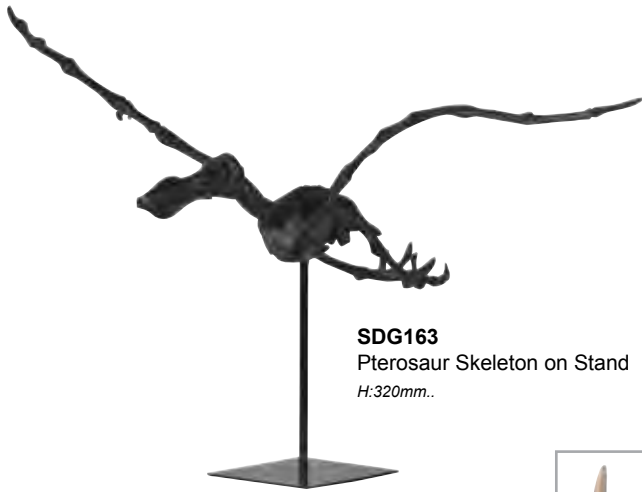

2 DSL140
'Gold' Grasshopper
L:150mm.

3 NAN072
'Silver' Resin Lizard
L:240mm.