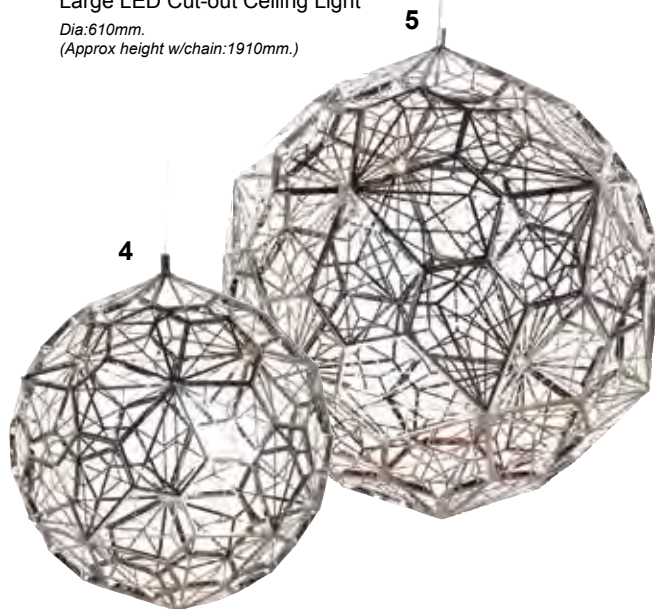

Photo shows EGN054

EGN054
Hanging Glass Polygon Light
Dia:550mm
(Approx height w/chain:1350mm.)

- 4 LZF006**
Small LED Cut-out Ceiling Light
Dia:430mm.
(Approx height w/chain:1730mm.)
- 5 LZF007**
Large LED Cut-out Ceiling Light
Dia:610mm.
(Approx height w/chain:1910mm.)

Photo shows LZF006

Chandeliers & Ceiling Lamps

TV022
Clear Glass Pendant Hanging Light
H:350 Dia:150mm.
(Approx height w/wire:1350mm.)

ELK081
Grey Glass Globe Light
Dia:250mm.
(Approx height w/wire:1300mm.)