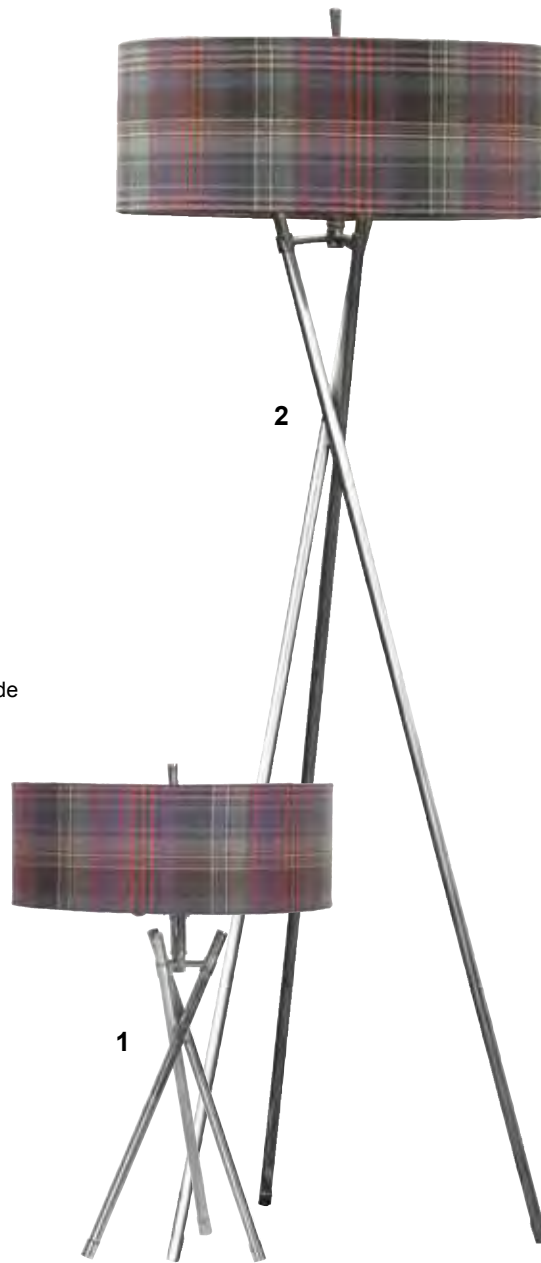

DDA008
Stag's Head Lamp
with Tartan Shade
H:560mm.

OJT017
Nickel Plated Lamp
with Beige Tartan Shade
H:690mm.