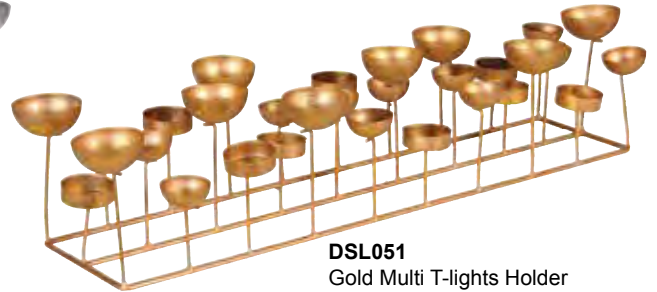

DSL051
Gold Multi T-lights Holder
L:560mm.