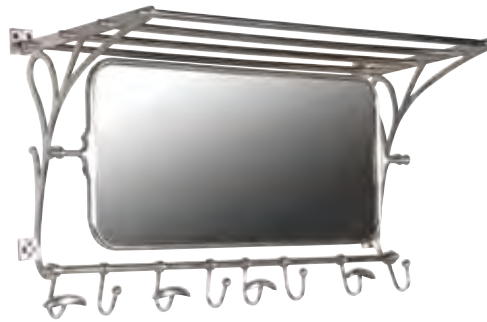

UXP001
Wall Shelf with Mirror & Hooks
H:410 W:770 D:290mm.