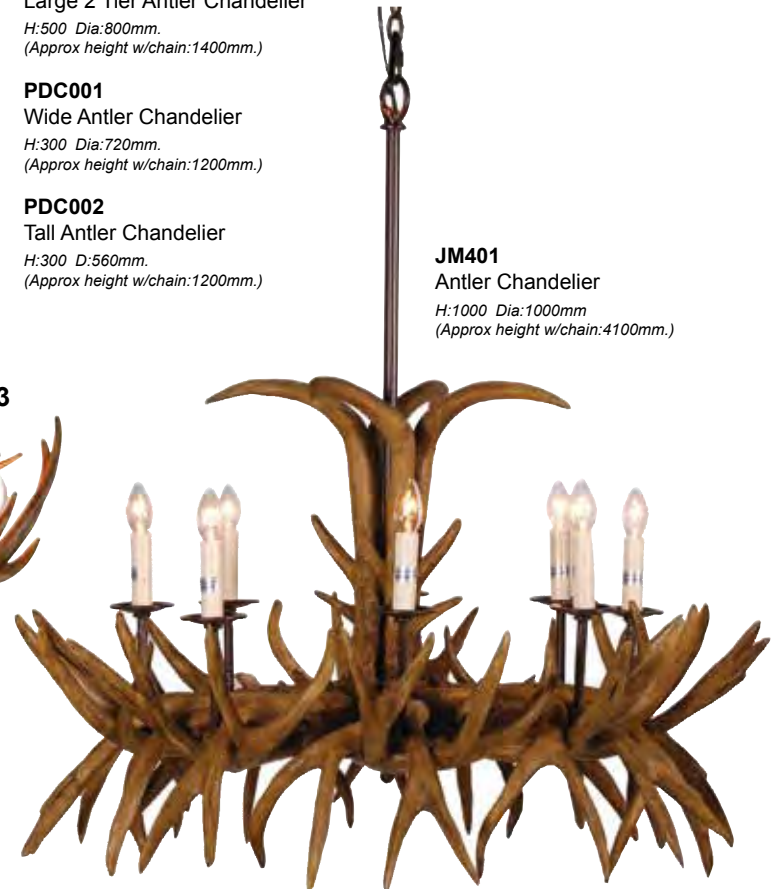

2 PDC001
Wide Antler Chandelier
H:300 Dia:720mm.
(Approx height w/chain:1200mm.)

3 PDC002
Tall Antler Chandelier
H:300 D:560mm.
(Approx height w/chain:1200mm.)

JM401
Antler Chandelier
H:1000 Dia:1000mm
(Approx height w/chain:4100mm.)