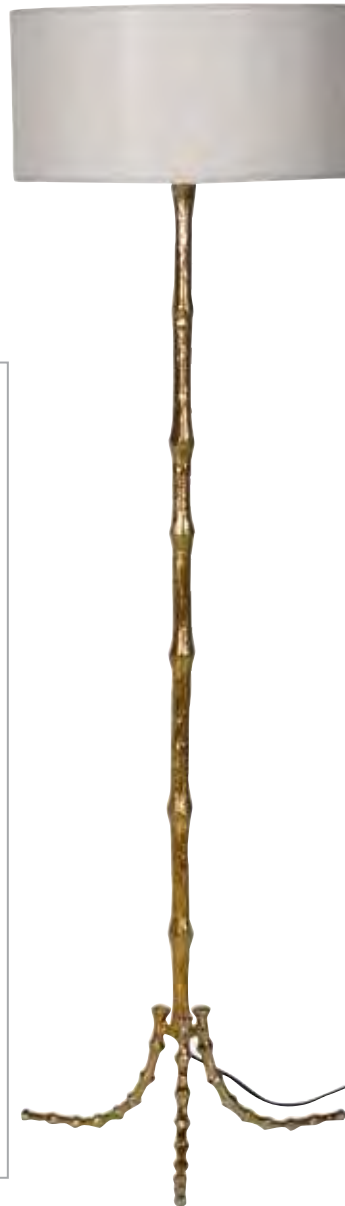

MCR007
Brass Bamboo Floor Lamp Base only
H: 1410mm.
(Recommended shade as photographed - GPL261)