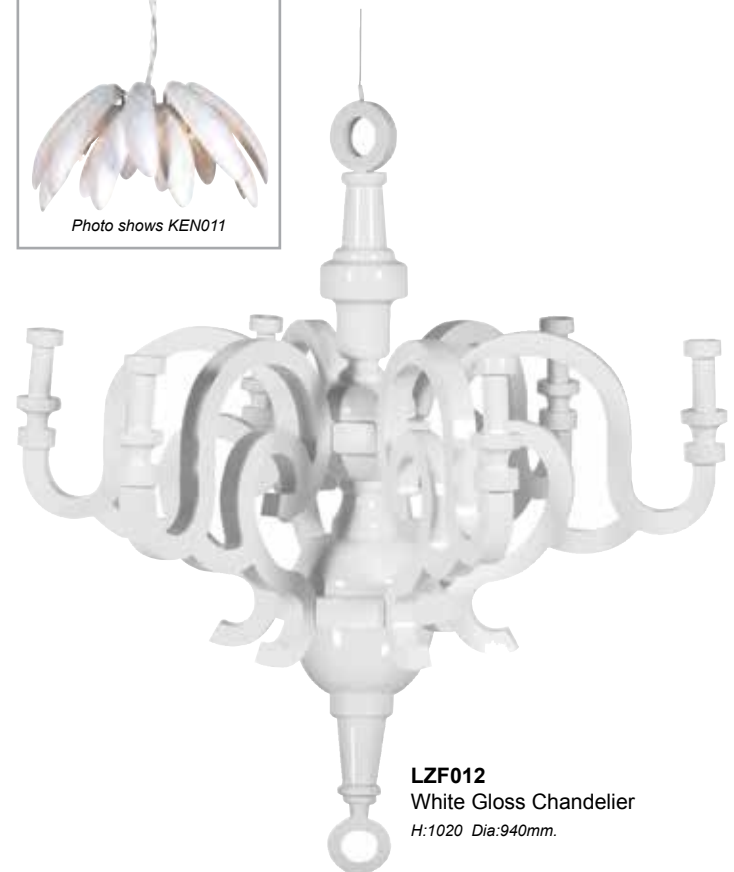

Photo shows KEN011

LZF012
White Gloss Chandelier
H:1020 Dia:940mm.