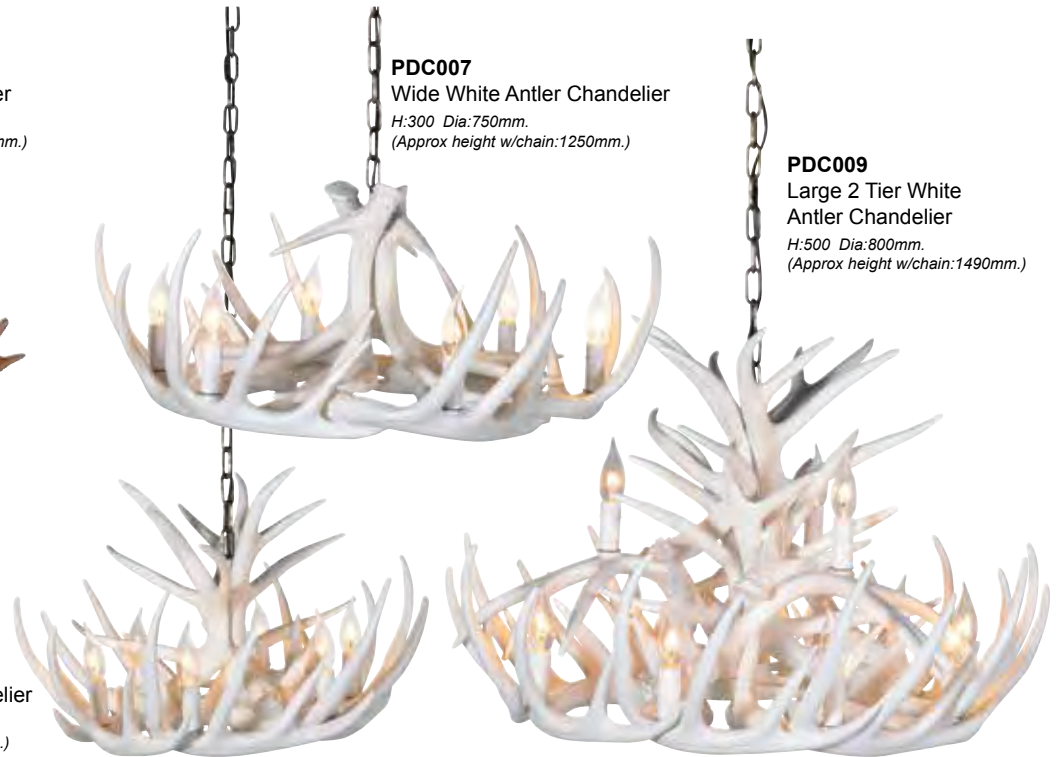

OBW1366
2 Tier Antler Chandelier
H:530 Dia:870mm.
(Approx height w/chain:1630mm.)

PDC007
Wide White Antler Chandelier
H:300 Dia:750mm.
(Approx height w/chain:1250mm.)

PDC009
Large 2 Tier White Antler Chandelier
H:500 Dia:800mm.
(Approx height w/chain:1490mm.)

PDC008
Tall White Antler Chandelier
H:380 Dia:550mm.
(Approx height w/chain:1330mm.)