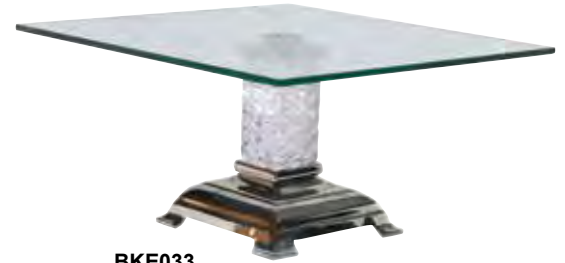

BKE033
Square Glass Metal Base Cake Stand
H:170 W:330 D:330mm.