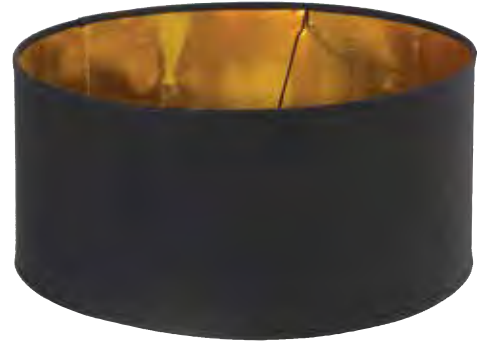

GPL194
Black & Gold Drum Shade
H:220 Dia:450mm.