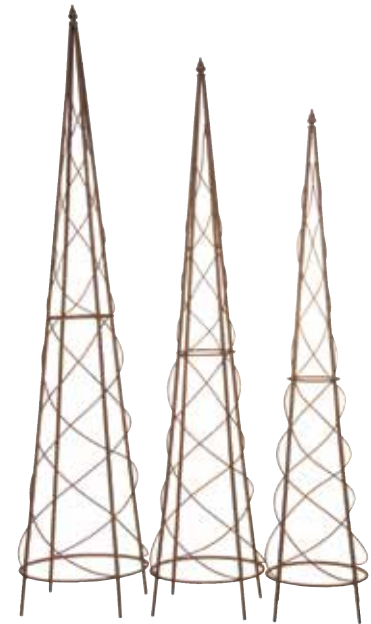

GCR041
S/3 Metal Climbers
H:1650 - 1500 - 1350mm.