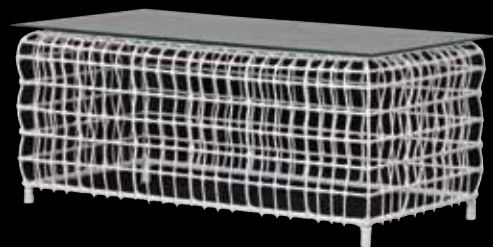

**TOY047**  
Open Weave Garden Chair  
H:720 W:680 D:570mm.

**TOY055**  
Black Mesh Sun Lounger  
H:700 L:1950 W:685mm.

**TOY049**  
Brown Wire Mesh Sofa with Cushions  
H:600 W:1680 D:850mm.

**TOY048**  
Brown Wire Mesh Chair with Cushion  
H:600 W:1100 D:850mm.