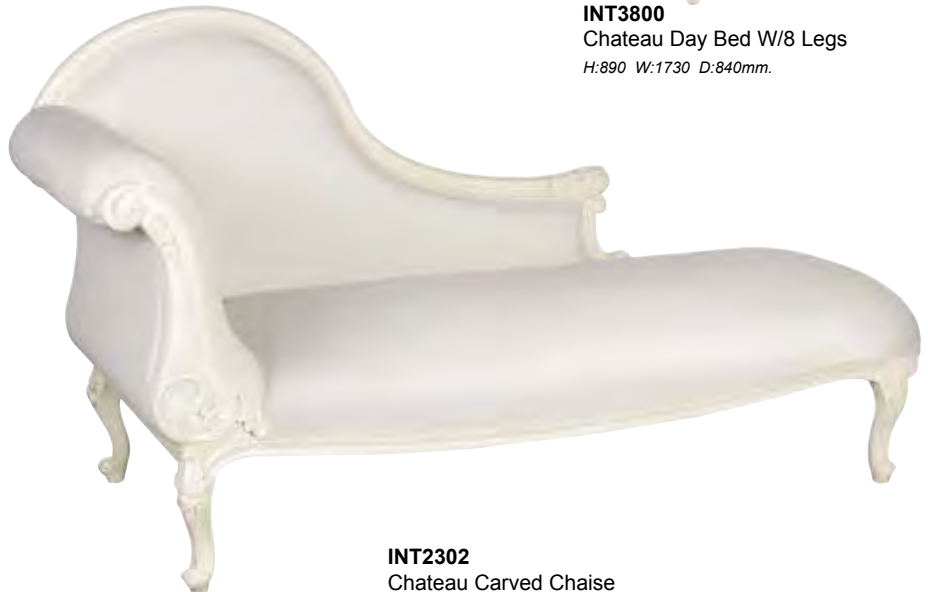

**INT1505**  
Chateau 2 Drawer Bedside Table  
H:740 W:370 D:310mm.

**INT1685**  
Chateau Small 2 Drawer Bedside  
H:750 W:480 D:380mm.

**INT3800**  
Chateau Day Bed W/8 Legs  
H:890 W:1730 D:840mm.

**INT1384**  
Chateau Pot Cupboard  
H:860 W:400 D:400mm.