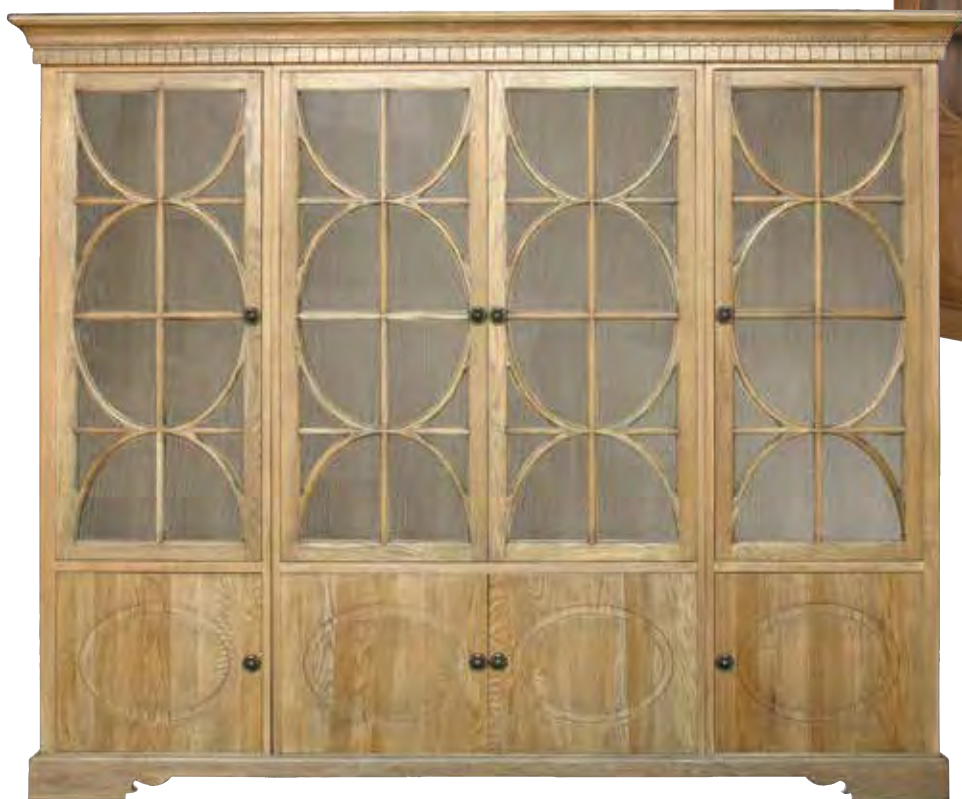

YNT001
Gascony Oak Large Glazed Bookcase
H:2100 W:2500 D:460mm.