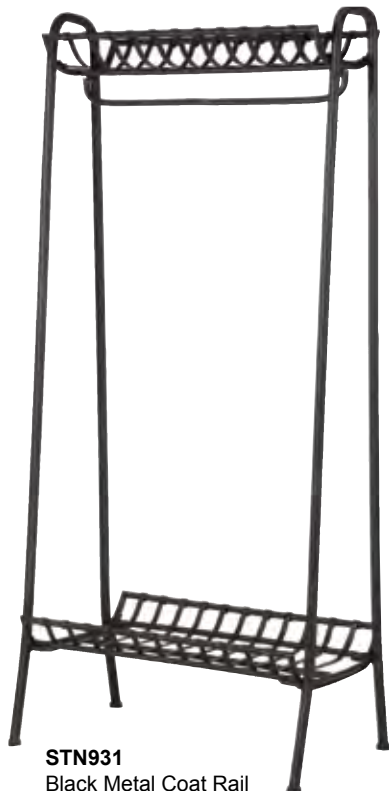

STN931
Black Metal Coat Rail
H:1800 W:820 D:560mm.