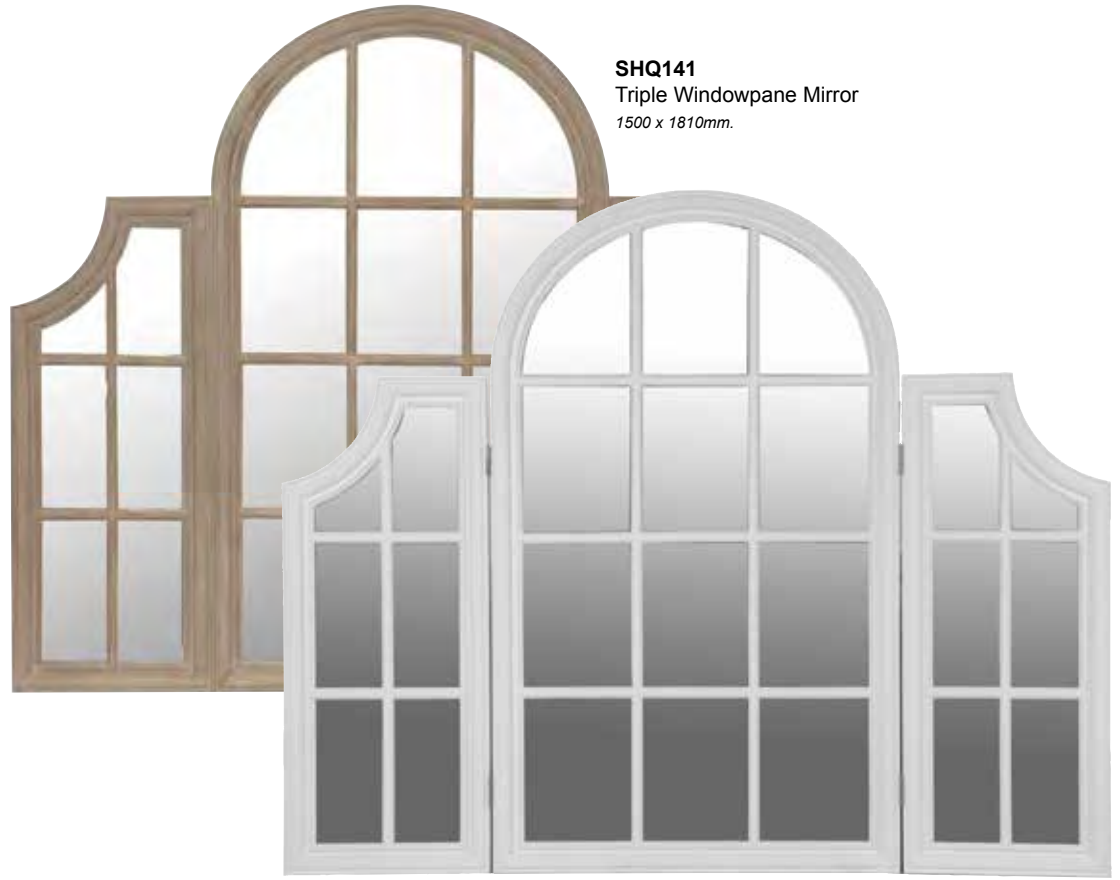

SHQ141
Triple Windowpane Mirror
1500 x 1810mm.

SHQ181
White Triple Windowpane Mirror
1500 x 1810mm.