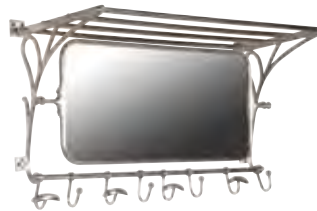

**SKE125**  
Safari Oval Mirror  
*750 x 540mm.*

**PCE025**  
Oval Trio Mirror  
*1670 x 480mm.*

**PCE041**  
Tall Diamond Shaped Mirror  
*1370 x 270mm.*

**PCE040**  
Small Diamond Shape Mirror  
*820 x 270mm.*