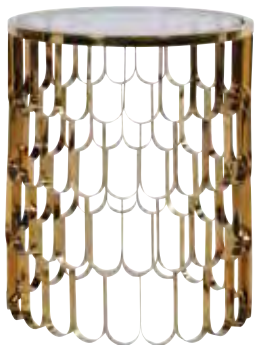

DLX023
Round Glass/Golden End Table
H:560 Dia:450mm.