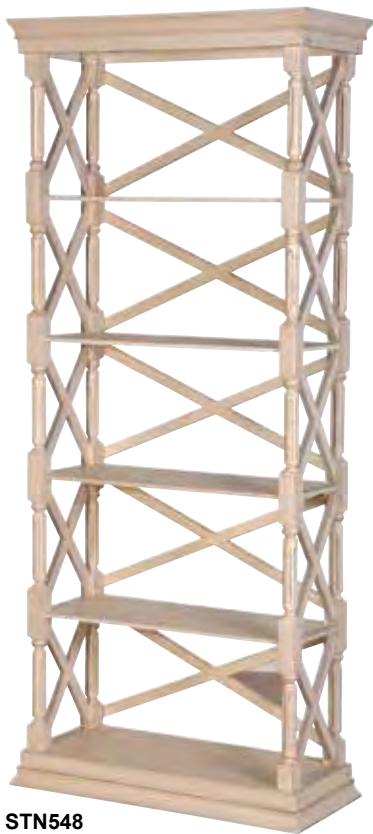

STN548
Cream X-frame Bookcase
H:1900 W:810 D:360mm.